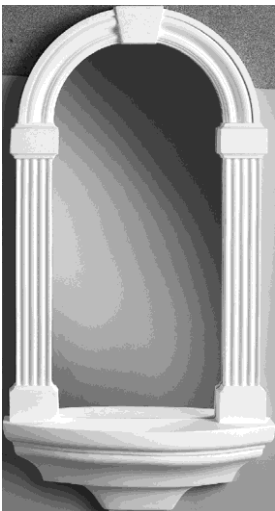

NICHES

Visit our shop in Edgware to see and order more samples from all our fibrous plaster ranges

PRINCIPLE DIMENSIONS (mm)

PALLADIO
 FROSTED GLASS BASE
 STRIP LIGHT AVAILABLE

STYLE	A	B	C	D	E	F	G	H	J
GENOA*	590mm	80mm	400mm	440mm	305mm	390mm	40mm	160mm	590mm
ROMA	890mm	175mm	600mm	665mm	455mm	600mm	135mm	120mm	890mm
SORRENTO	1125mm	115mm	670mm	770mm	530mm	790mm	115mm	290mm	1100mm
RIMINI	920mm	177mm	590mm	663mm	460mm	625mm	132mm	100mm	930mm
MIRROR NICHE*	670mm	150mm	395mm	425mm	270mm	470mm	110mm	N/A	N/A
PLAIN FACE NICHE*	670mm	150mm	395mm	425mm	270mm	470mm	110mm	N/A	N/A
CORNER FIRENZE	840mm	110mm	580mm	640mm	465mm	555mm	375mm	N/A	N/A
FIRENZE	845mm	105mm	575mm	635mm	465mm	555mm	100mm	150mm	835mm
PALLADIO	1470mm	115mm	855mm	905mm	665mm	1030mm	70mm	400mm	1450mm
MILANO	1080mm	300mm	730mm	760mm	550mm	715mm	135mm	200mm	1080mm
TURINO	845mm	105mm	585mm	635mm	465mm	555mm	100mm	145mm	830mm

* One piece unit with solid base

GENOA
SOLID BASE ONLY

SORRENTO
FROSTED GLASS BASE AND PLAIN GLASS
SHELF STRIP LIGHT AVAILABLE

RIMINI
SOLID BASE

ROMA
FROSTED GLASS BASE AND
PLAIN GLASS SHELF STRIP
LIGHT AVAILABLE

FIRENZE
FROSTED GLASS BASE PLAIN GLASS
SHELF STRIP LIGHT AVAILABLE
AVAILABLE AS CORNER NICHE

MILANO
FROSTED GLASS BASE AND
TWO PLAIN GLASS SHELVES
STRIP LIGHT AVAILABLE

MIRROR NICHE
SOLID BASE

PLAIN FACE NICHE
SOLID BASE

TURINO
FROSTED GLASS BASE AND PLAIN
GLASS SHELF STRIP LIGHT AVAILABLE