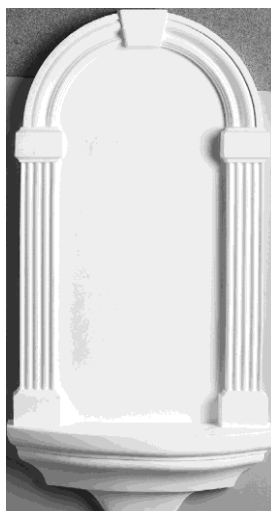

NICHES

Visit our shop in Edgware to see and order more samples from all our fibrous plaster ranges

PRINCIPLE DIMENSIONS (mm)

PALLADIO
 FROSTED GLASS BASE
 STRIP LIGHT AVAILABLE

STYLE	A	B	C	D	E	F	G	H	J
GENOA*	590mm	80mm	400mm	440mm	305mm	390mm	40mm	160mm	590mm
ROMA	890mm	175mm	600mm	665mm	455mm	600mm	135mm	120mm	890mm
SORRENTO	1125mm	115mm	670mm	770mm	530mm	790mm	115mm	290mm	1100mm
RIMINI	920mm	177mm	590mm	663mm	460mm	625mm	132mm	100mm	930mm
MIRROR NICHE*	670mm	150mm	395mm	425mm	270mm	470mm	110mm	N/A	N/A
PLAIN FACE NICHE*	670mm	150mm	395mm	425mm	270mm	470mm	110mm	N/A	N/A
CORNER FIRENZE	840mm	110mm	580mm	640mm	465mm	555mm	375mm	N/A	N/A
FIRENZE	845mm	105mm	575mm	635mm	465mm	555mm	100mm	150mm	835mm
PALLADIO	1470mm	115mm	855mm	905mm	665mm	1030mm	70mm	400mm	1450mm
MILANO	1080mm	300mm	730mm	760mm	550mm	715mm	135mm	200mm	1080mm
TURINO	845mm	105mm	585mm	635mm	465mm	555mm	100mm	145mm	830mm

* One piece unit with solid base

GENOA
SOLID BASE ONLY

SORRENTO
FROSTED GLASS BASE AND PLAIN GLASS
SHELF STRIP LIGHT AVAILABLE

RIMINI
SOLID BASE

ROMA
FROSTED GLASS BASE AND
PLAIN GLASS SHELF STRIP
LIGHT AVAILABLE

FIRENZE
FROSTED GLASS BASE PLAIN GLASS
SHELF STRIP LIGHT AVAILABLE
AVAILABLE AS CORNER NICHE

MILANO
FROSTED GLASS BASE AND
TWO PLAIN GLASS SHELVES
STRIP LIGHT AVAILABLE

MIRROR NICHE
SOLID BASE

PLAIN FACE NICHE
SOLID BASE