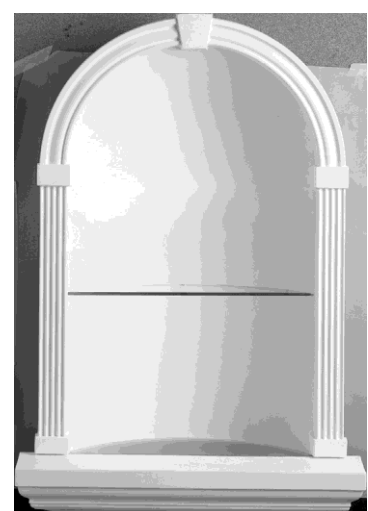

NICHES

Visit our shop in Edgware to see and order more samples from all our fibrous plaster ranges

PRINCIPLE DIMENSIONS (mm)

PALLADIO
 FROSTED GLASS BASE
 STRIP LIGHT AVAILABLE

STYLE	A	B	C	D	E	F	G	H	J
GENOA*	590mm	80mm	400mm	440mm	305mm	390mm	40mm	160mm	590mm
ROMA	890mm	175mm	600mm	665mm	455mm	600mm	135mm	120mm	890mm
SORRENTO	1125mm	115mm	670mm	770mm	530mm	790mm	115mm	290mm	1100mm
RIMINI	920mm	177mm	590mm	663mm	460mm	625mm	132mm	100mm	930mm
MIRROR NICHE*	670mm	150mm	395mm	425mm	270mm	470mm	110mm	N/A	N/A
PLAIN FACE NICHE*	670mm	150mm	395mm	425mm	270mm	470mm	110mm	N/A	N/A
CORNER FIRENZE	840mm	110mm	580mm	640mm	465mm	555mm	375mm	N/A	N/A
FIRENZE	845mm	105mm	575mm	635mm	465mm	555mm	100mm	150mm	835mm
PALLADIO	1470mm	115mm	855mm	905mm	665mm	1030mm	70mm	400mm	1450mm
MILANO	1080mm	300mm	730mm	760mm	550mm	715mm	135mm	200mm	1080mm
TURINO	845mm	105mm	585mm	635mm	465mm	555mm	100mm	145mm	830mm

* One piece unit with solid base

GENOA
SOLID BASE ONLY

SORRENTO
FROSTED GLASS BASE AND PLAIN GLASS
SHELF STRIP LIGHT AVAILABLE

RIMINI
SOLID BASE

ROMA
FROSTED GLASS BASE AND
PLAIN GLASS SHELF STRIP
LIGHT AVAILABLE

FIRENZE
FROSTED GLASS BASE PLAIN GLASS
SHELF STRIP LIGHT AVAILABLE
AVAILABLE AS CORNER NICHE

MILANO
FROSTED GLASS BASE AND
TWO PLAIN GLASS SHELVES
STRIP LIGHT AVAILABLE

MIRROR NICHE
SOLID BASE

PLAIN FACE NICHE
SOLID BASE

TURINO
FROSTED GLASS BASE AND PLAIN
GLASS SHELF STRIP LIGHT AVAILABLE