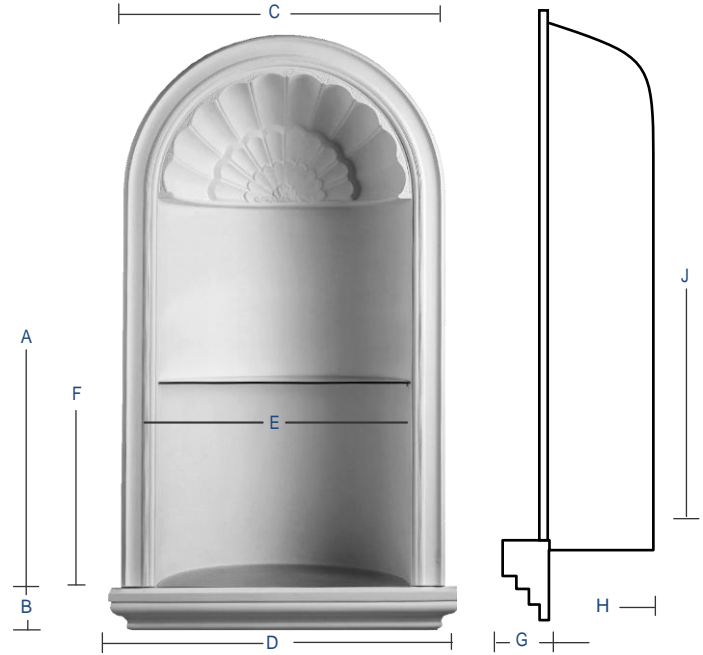

NICHES

Visit our shop in Edgware to see and order more samples from all our fibrous plaster ranges

PRINCIPLE DIMENSIONS (mm)

PALLADIO
 FROSTED GLASS BASE
 STRIP LIGHT AVAILABLE

STYLE	A	B	C	D	E	F	G	H	J
GENOA*	590mm	80mm	400mm	440mm	305mm	390mm	40mm	160mm	590mm
ROMA	890mm	175mm	600mm	665mm	455mm	600mm	135mm	120mm	890mm
SORRENTO	1125mm	115mm	670mm	770mm	530mm	790mm	115mm	290mm	1100mm
RIMINI	920mm	177mm	590mm	663mm	460mm	625mm	132mm	100mm	930mm
MIRROR NICHE*	670mm	150mm	395mm	425mm	270mm	470mm	110mm	N/A	N/A
PLAIN FACE NICHE*	670mm	150mm	395mm	425mm	270mm	470mm	110mm	N/A	N/A
CORNER FIRENZE	840mm	110mm	580mm	640mm	465mm	555mm	375mm	N/A	N/A
FIRENZE	845mm	105mm	575mm	635mm	465mm	555mm	100mm	150mm	835mm
PALLADIO	1470mm	115mm	855mm	905mm	665mm	1030mm	70mm	400mm	1450mm
MILANO	1080mm	300mm	730mm	760mm	550mm	715mm	135mm	200mm	1080mm
TURINO	845mm	105mm	585mm	635mm	465mm	555mm	100mm	145mm	830mm

* One piece unit with solid base

GENOA
SOLID BASE ONLY

SORRENTO
FROSTED GLASS BASE AND PLAIN GLASS
SHELF STRIP LIGHT AVAILABLE

RIMINI
SOLID BASE

ROMA
FROSTED GLASS BASE AND
PLAIN GLASS SHELF STRIP
LIGHT AVAILABLE

FIRENZE
FROSTED GLASS BASE PLAIN GLASS
SHELF STRIP LIGHT AVAILABLE
AVAILABLE AS CORNER NICHE

MILANO
FROSTED GLASS BASE AND
TWO PLAIN GLASS SHELVES
STRIP LIGHT AVAILABLE

MIRROR NICHE
SOLID BASE

PLAIN FACE NICHE
SOLID BASE

TURINO
FROSTED GLASS BASE AND PLAIN
GLASS SHELF STRIP LIGHT AVAILABLE